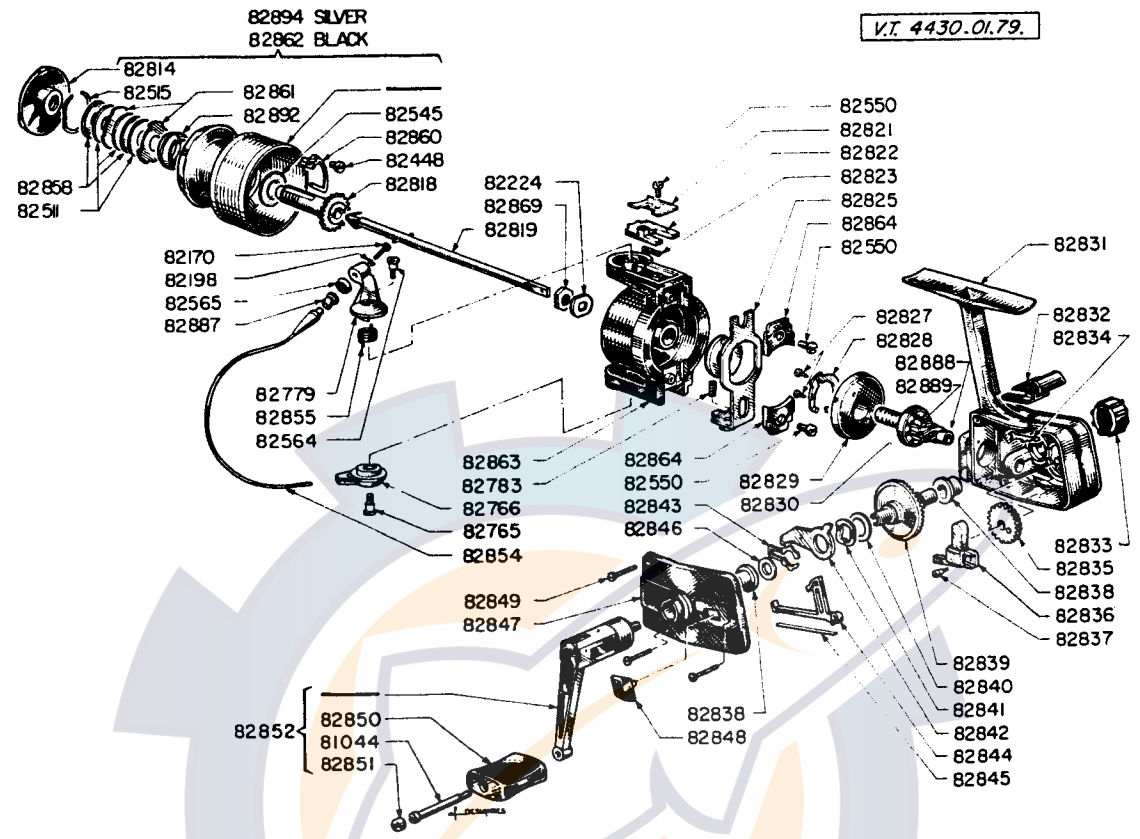

V.I. 4430.01.79.

CODE NO.	DESCRIPTION	SUGGESTED RETAIL	CODE NO.	DESCRIPTION	SUGGESTED RETAIL
81044	Handle Knob Screw	.60	82838	Handle Bushing	.45
82170	Line Guide Screw	.40	82839	Drive Gear	5.60
82198	Bail Wire Lock Washer	.25	82840	Teflon Washer	1.00
82448	Click Screw	.60	82841	Undulating Washer	.30
82511	Teflon Drag Washer	.65	82842	Anti Reverse Click	.50
82515	Drag Lock Clip	.65	82843	Click Brake	.40
82545	Teflon Drag Washer	.65	82844	Anti Reverse Click	.45
82550	Counterweight Screw	.60	82845	Click Spring	.25
82564	Bail Screw	.85	82846	Shims To Adjust Drive Gear	.65
82565	Line Guide Race	.65	82847	Cover Plate	6.50
82765	Bail Screw	.85	82848	Click Button	.50
82766	Bail Spring Casing	2.20	82849	Cover Plate Screw	.25
82779	Bail Wire Mount	2.85	82850	Handle Knob	.45
82783	Bail Trip Spring	.60	82851	Handle Knob Lube Port	.25
82814	Drag Adjusting Knob	1.00	82852	Handle Complete	5.00
82817	Click Screw	.30	82854	Bail Wire	4.00
82818	Spindle	.40	82855	Bail Spring	.40
82819	Axle	3.85	82858	Brake Washer	.30
82820	Click Screw	.45	82860	Click Spring	.40
82821	Side Plate	.60	82861	Drag Washer	.30
82822	Bail Bumper	.30	82862	Spool Complete	10.40
82823	Bumper Spring	.20	82863	Rotating Head	7.30
82824	Rotating Head	2.75	82864	Bail Trip Cover	.30
82825	Bail Trip	1.85	82867	Line Guide	1.20
82826	Bail Trip Cover	.45	82888	Pinion Gear	3.20
82827	Brake Drum Screw	.30	82889	Anti Reverse Ratchet	1.20
82828	Anti Inertia Brake	1.00	82892	Brake Spring	.90
82829	Release Plate	.45	82893	Rotating Head Washer	.25
82830	Ball Bearing	12.20	82894	Spool Complete Silver	10.40
82831	Housing	10.60	83047	Hex Nut Washer	.30
82832	Anti Reverse Button	.45	83048	Hex Nut	.60
82833	Handle Shaft Cover	.45	83049	Rotating Head Counterweight	2.10
82834	Anti Reverse Button Spring	.45			
82835	Cross Wind Gear	1.20			
82836	Oscillation Slide	.90			
82837	Oscillation Slide Screw	.30			